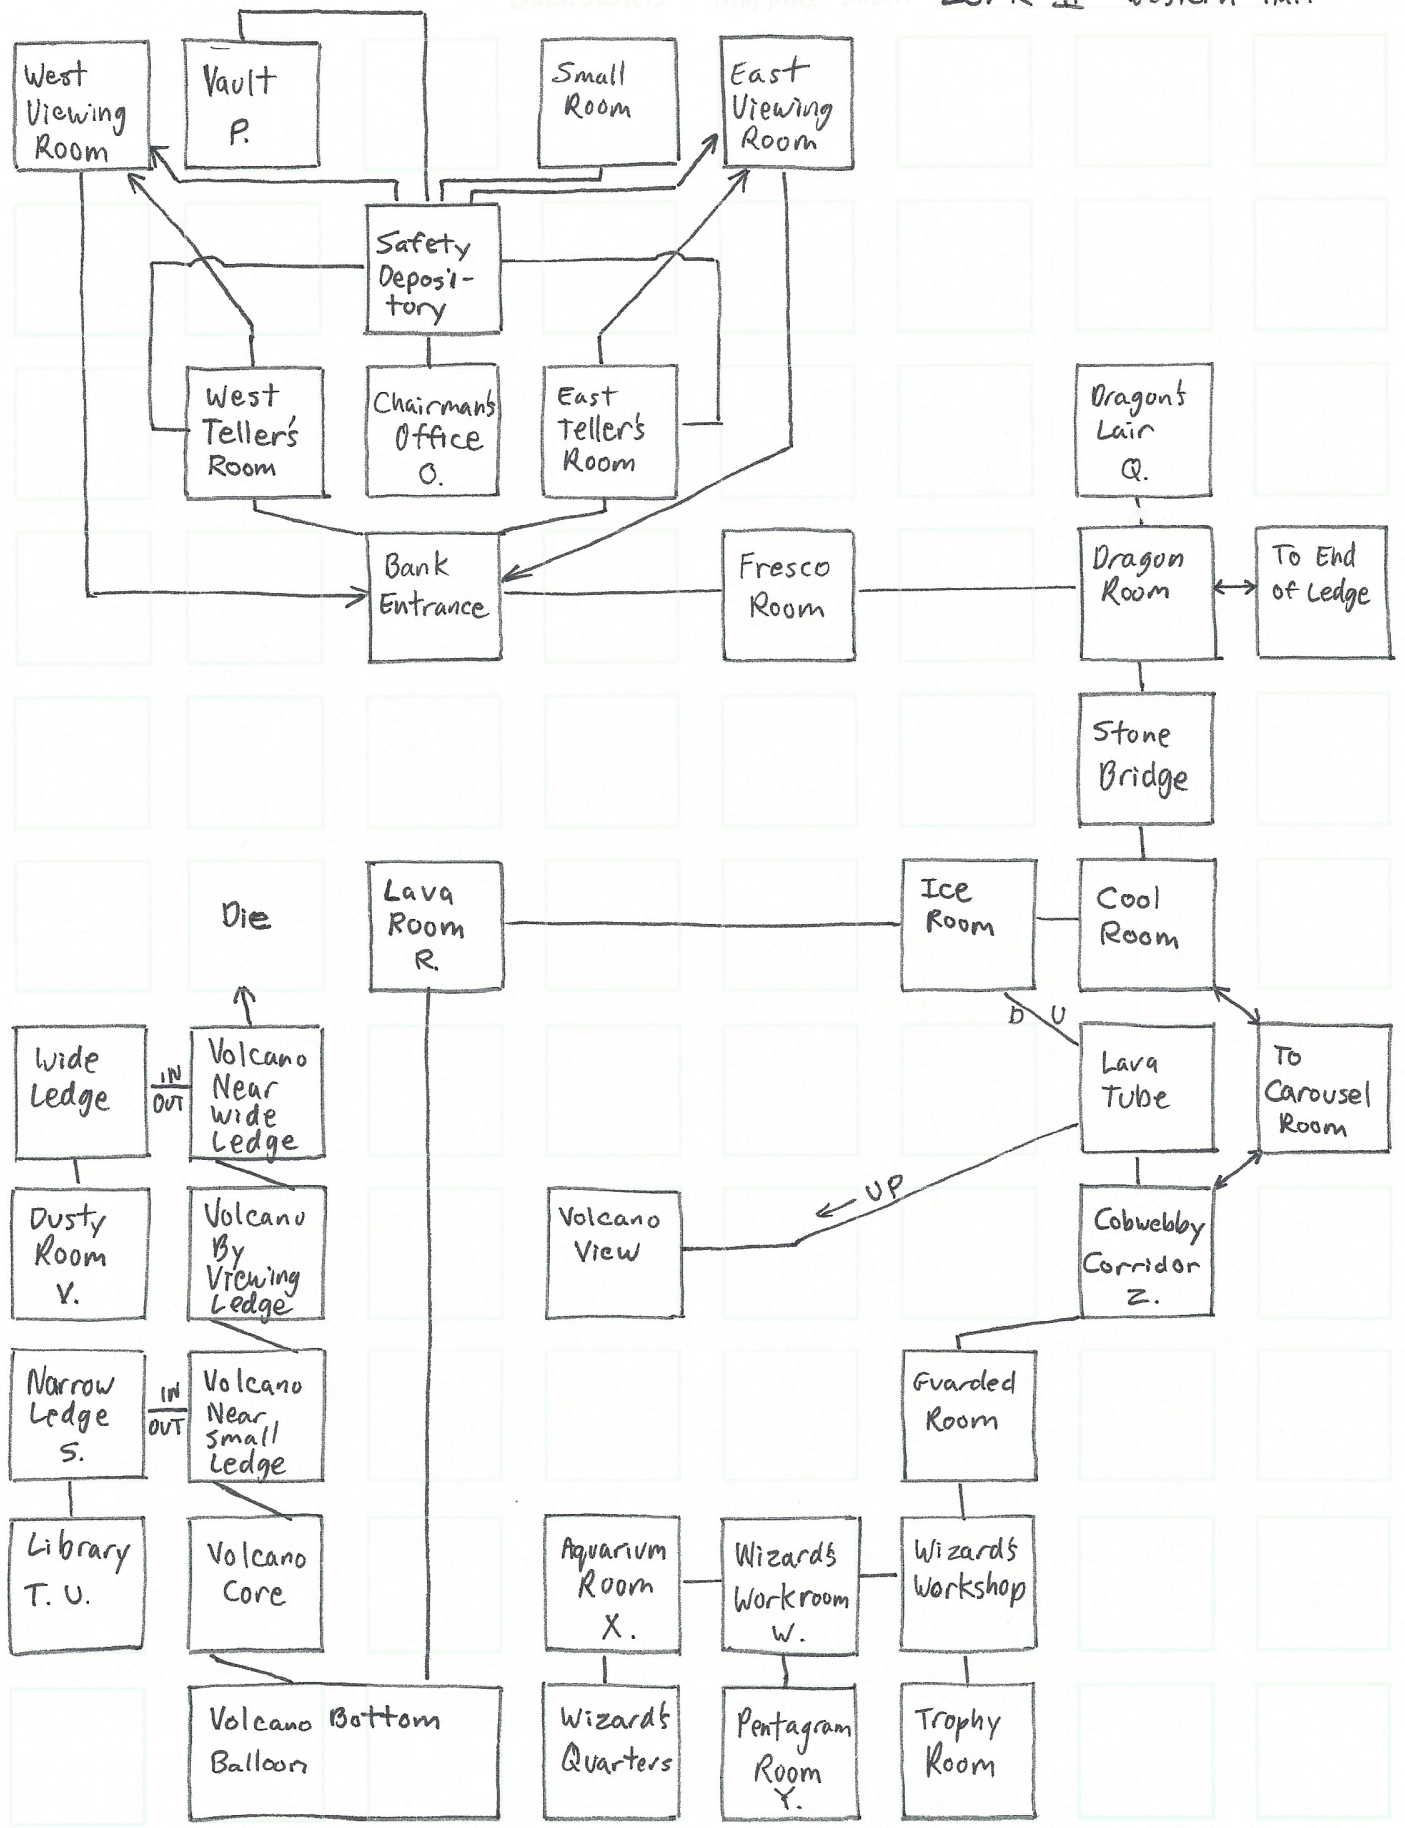

QuestBusters™ Mapping Sheet: Zork II - Beginning

Items:

- A. Sword
- B. Brass Lantern
- C. Matchbook
- D. China Teapot
- E. Placemat
- F. Newspaper
- G. Letter Opener
- H. Brick
- I. Water
- J. Blue Sphere

- K. Pearl Necklace
- L. Cakes - Blue, Red, Green
- M. Candies
- N. Red Sphere
- 2. Gold Key
- 3. Violin

Items:

1. Dog Collar

Items for Western Half:

- O. Portrait
- P. Zorkmid Bills
- Q. Statuette
- R. Moby Ruby
- S. Zorkmid Coin
- T. White Book
- U. Purple Book / Stamp
- V. Gaudy Crown
- W. Black Sphere
- X. Clear Sphere
- Y. Wand
- Z. Black String