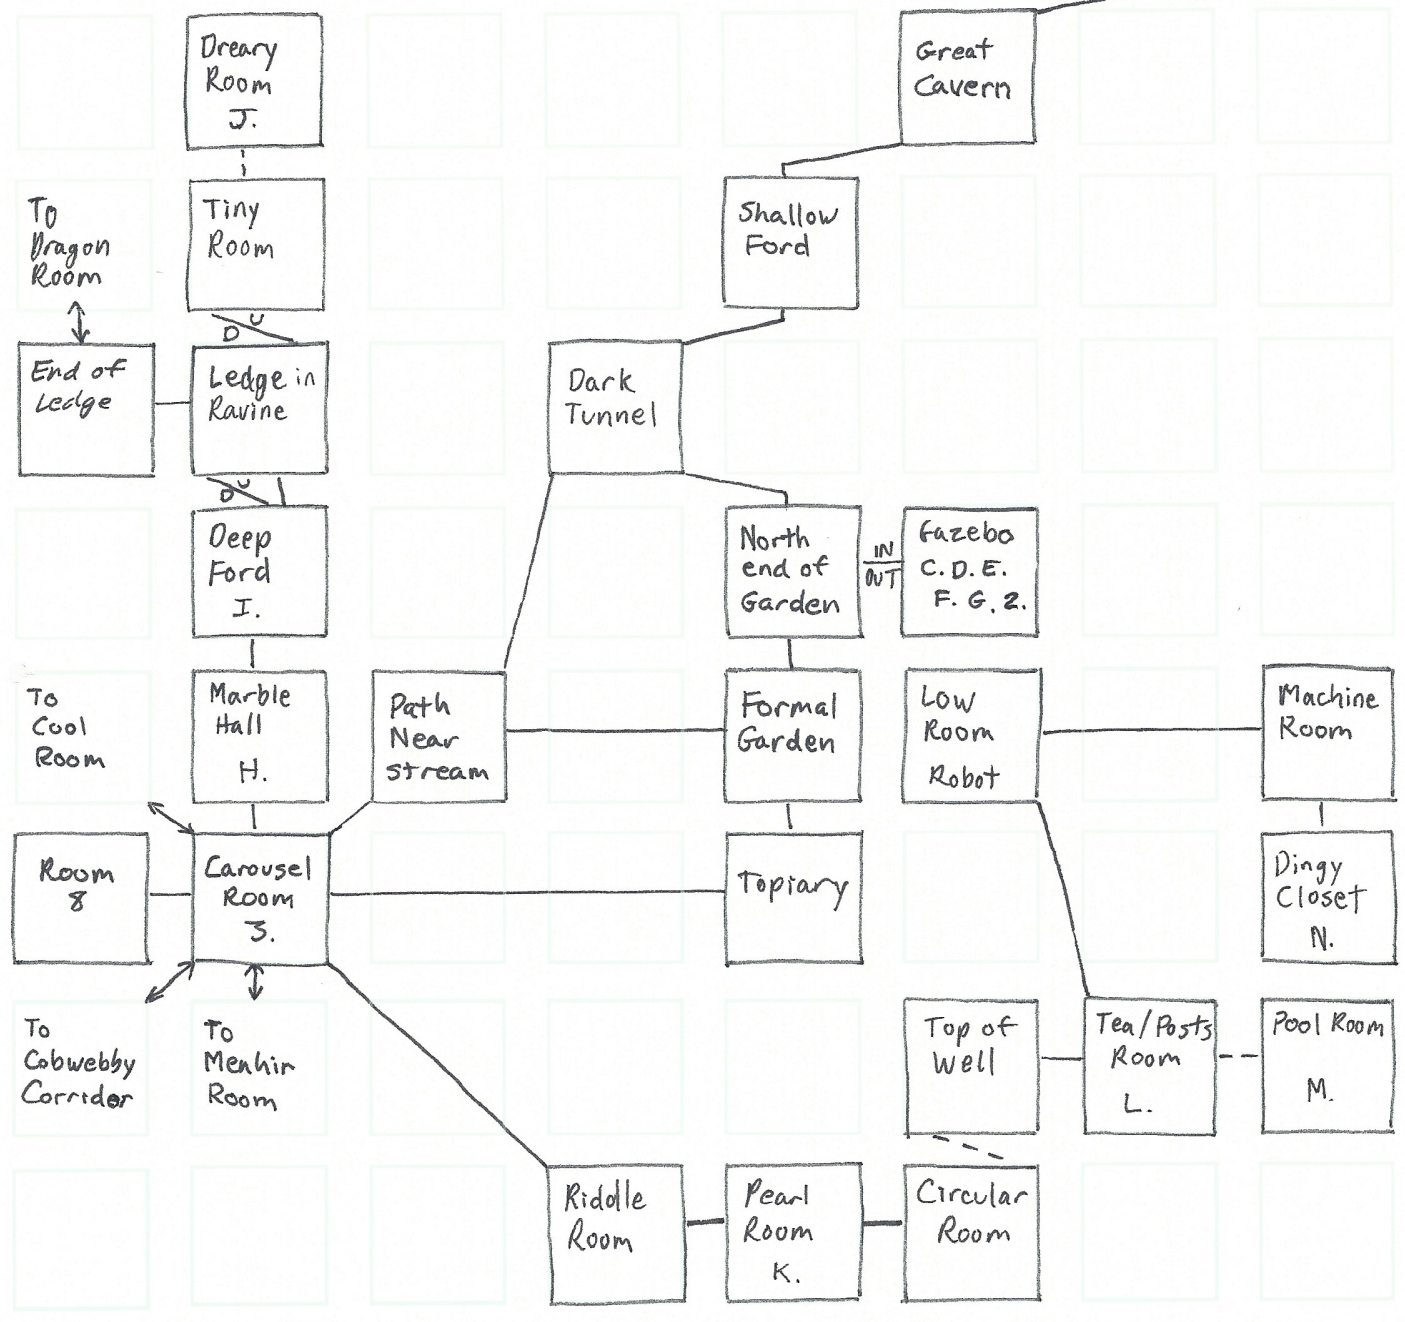

QuestBusters™ Mapping Sheet: Zork II - Beginning

Items:

- A. Sword
- B. Brass Lantern
- C. Matchbook
- D. China Teapot
- E. Placemat
- F. Newspaper
- G. Letter Opener
- H. Brick
- I. Water
- J. Blue Sphere

- K. Pearl Necklace
- L. Cakes - Blue, Red, Green
- M. Candies
- N. Red Sphere
- 2. Gold Key
- 3. Violin

Items:

1. Dog Collar

Items for Western Half:

- O. Portrait
- P. Zorkmid Bills
- Q. Statuette
- R. Moby Ruby
- S. Zorkmid Coin
- T. White Book
- U. Purple Book / Stamp
- V. Gaudy Crown
- W. Black Sphere
- X. Clear Sphere
- Y. Wand
- Z. Black String