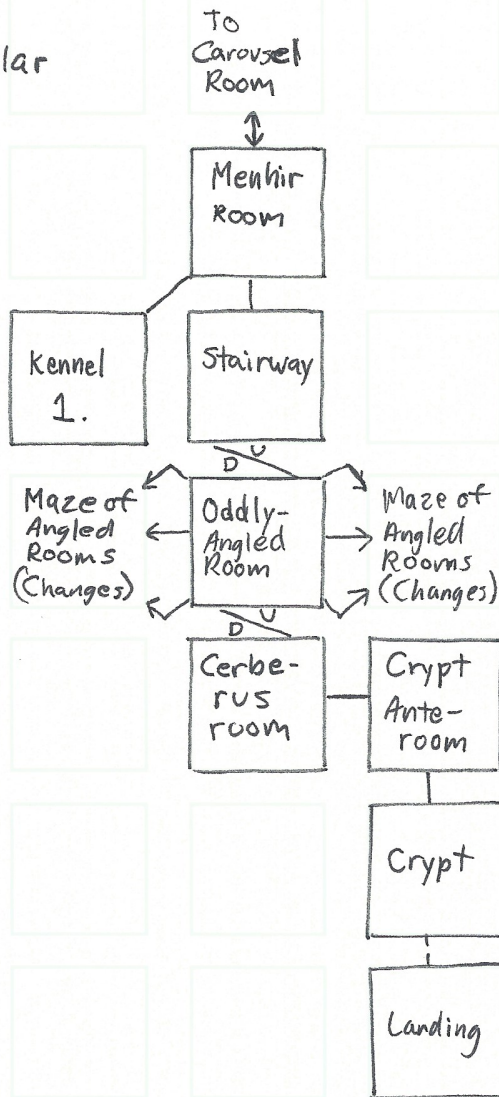

QuestBusters™ Mapping Sheet: Zork II - Beginning

Items:

- A. Sword
- B. Brass Lantern
- C. Matchbook
- D. China Teapot
- E. Placemat
- F. Newspaper
- G. Letter Opener
- H. Brick
- I. Water
- J. Blue Sphere

- K. Pearl Necklace
- L. Cakes - Blue, Red, Green
- M. Candies
- N. Red Sphere
- 2. Gold Key
- 3. Violin

Items:

1. Dog Collar

Items for Western Half:

- O. Portrait
- P. Zorkmid Bills
- Q. Statuette
- R. Moby Ruby
- S. Zorkmid Coin
- T. White Book
- U. Purple Book / Stamp
- V. Gaudy Crown
- W. Black Sphere
- X. Clear Sphere
- Y. Wand
- Z. Black String