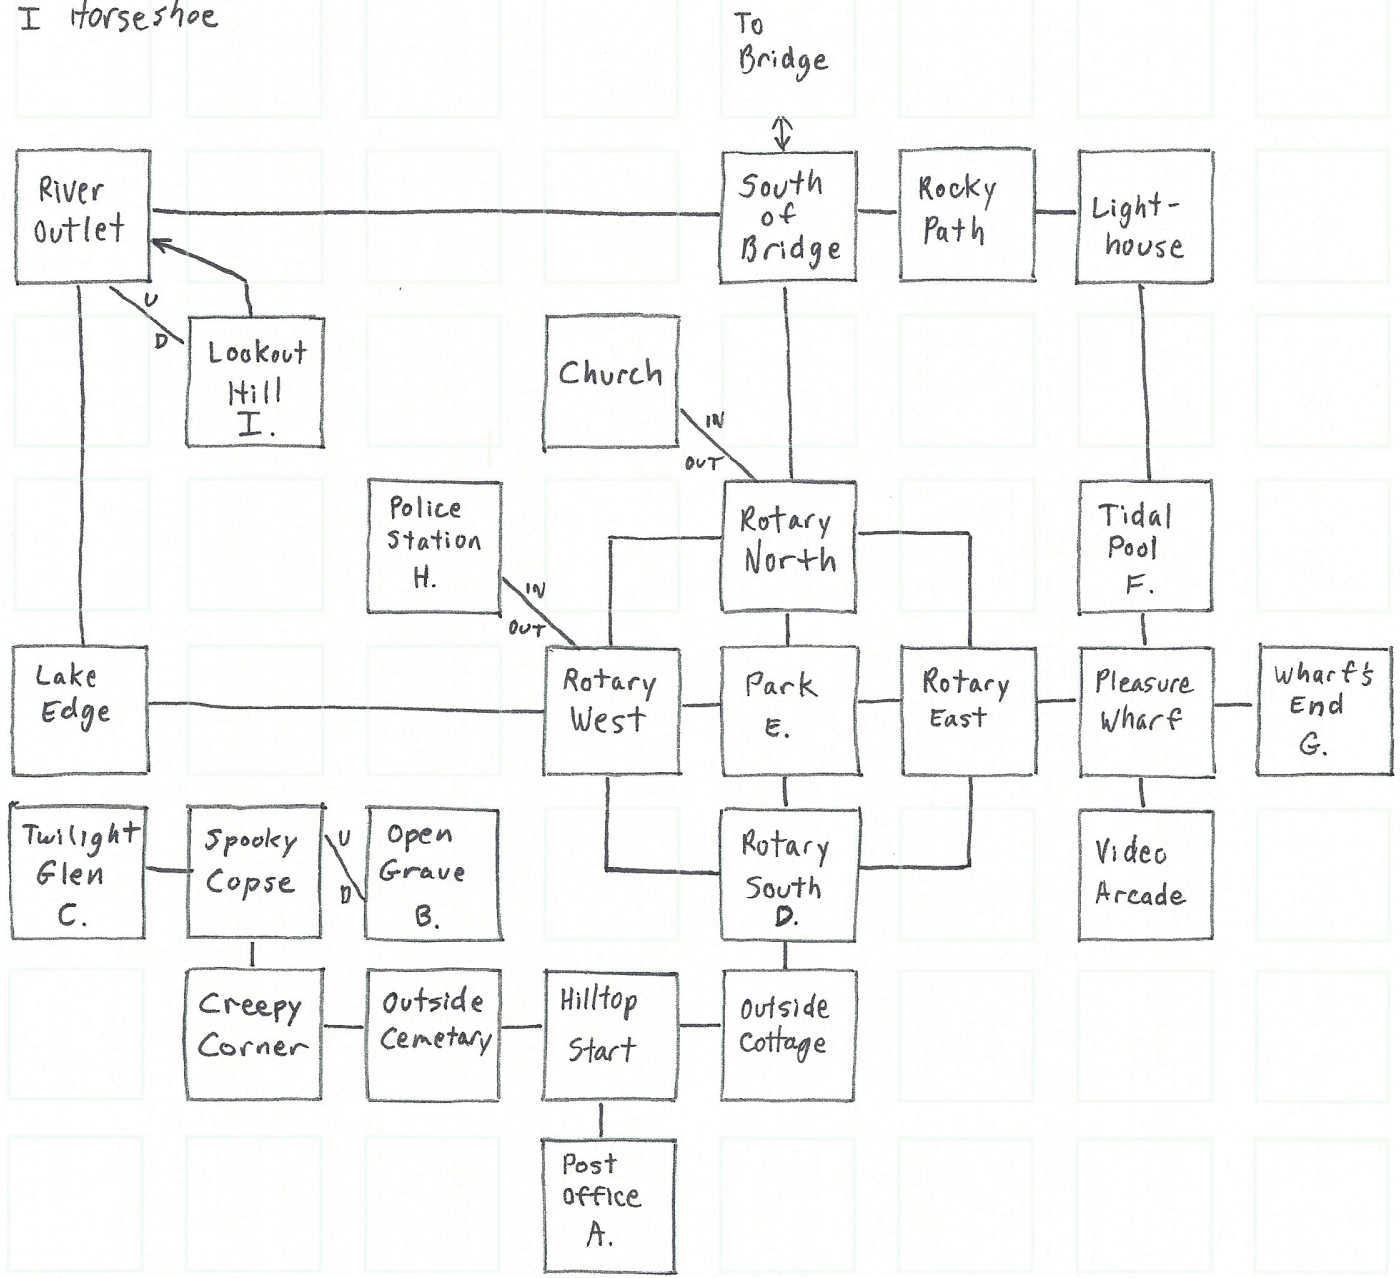

- Items:
 A. Envelope
 B. Bone
 C. Umbrella
 D. Note
 E. Gold Coin
 F. Conch Shell
 G. Seahorse
 H. Chocolate
 I. Horseshoe

Items:

- J. Branch
- K. Can / Shake / Wishbringer Stone

Items for Festeron at Night:

- | | |
|---------------------|--------------|
| C. Umbrella | U. Note |
| I. Horseshoe | V. Steel key |
| L. Whistle | W. Sculpture |
| M. Wizard's Hat | X. Candle |
| N. Blanket | Y. Broom |
| O. Worm | |
| P. Bottle | |
| Q. Token | |
| R. Ticket | |
| S. 3D Glasses | |
| T. Coat / Rusty Key | |