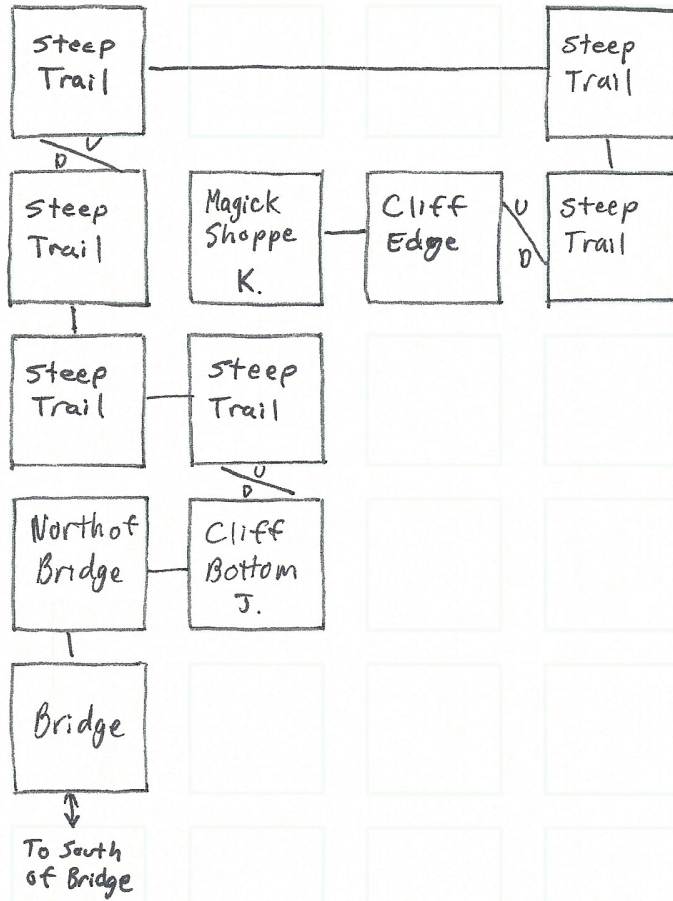

- Items:
 A. Envelope
 B. Bone
 C. Umbrella
 D. Note
 E. Gold Coin
 F. Conch Shell
 G. Seahorse
 H. Chocolate
 I. Horseshoe

Items:

- J. Branch
- K. Can / Shake / Wishbringer Stone

Items for Festeron at Night:

- | | |
|---------------------|--------------|
| C. Umbrella | U. Note |
| I. Horseshoe | V. Steel key |
| L. Whistle | W. Sculpture |
| M. Wizard's Hat | X. Candle |
| N. Blanket | Y. Broom |
| O. Worm | |
| P. Bottle | |
| Q. Token | |
| R. Ticket | |
| S. 3D Glasses | |
| T. Coat / Rusty Key | |