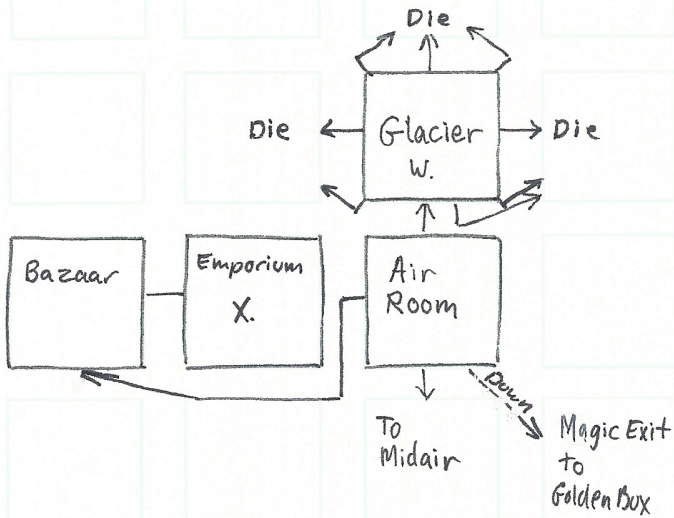

Beginning

Items:

- A. Bread
- B. Fish
- C. "Earth" Cube
- D. Ragweed

QuestBusters™ Mapping Sheet Spellbreaker

Items:

- W. White Scroll - Tinsot Spell
- X. Blue Carpet
- Y. Compass Rose
- Z. "Place" Cube

Magic Exit to Golden Box

QuestBusters™ Mapping Sheet: Spellbreaker

Items:

1. Fragment
2. Iron Key
3. "Dark" Cube
4. "Fire" Cube
5. Vellum Scroll
6. Sack / Flimsy Scroll
7. "Magic" Cube
8. "X" Cube