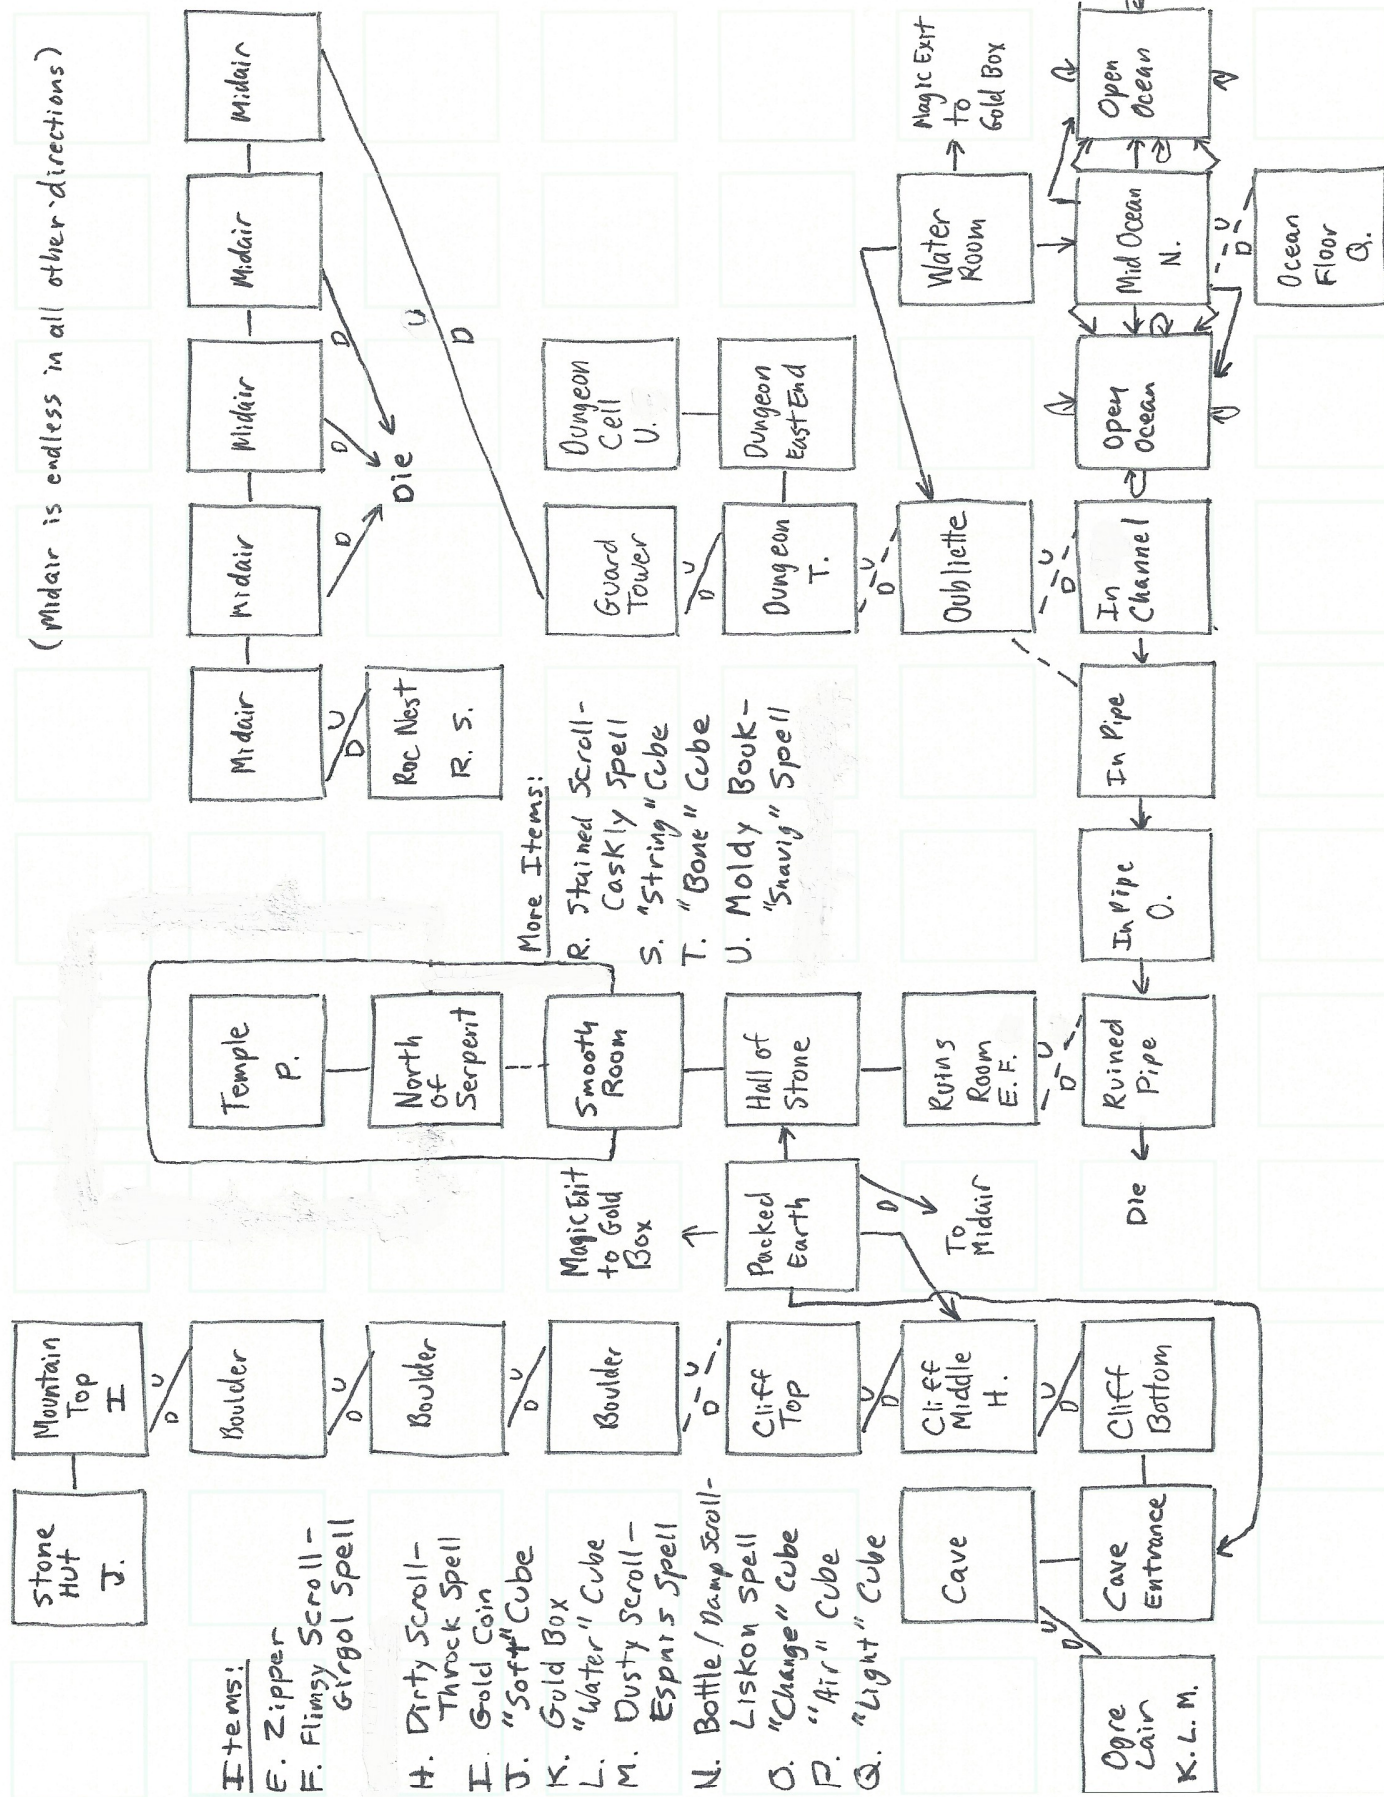

Beginning

Items:

- A. Bread
- B. Fish
- C. "Earth" Cube
- D. Ragweed

QuestBusters™ Mapping Sheet Spellbreaker

Items:

- W. White Scroll - Tinsot Spell
- X. Blue Carpet
- Y. Compass Rose
- Z. "Place" Cube

Magic Exit to Golden Box

QuestBusters™ Mapping Sheet: Spellbreaker

Items:

1. Fragment
2. Iron Key
3. "Dark" Cube
4. "Fire" Cube
5. Vellum Scroll
6. Sack / Flimsy Scroll
7. "Magic" Cube
8. "X" Cube