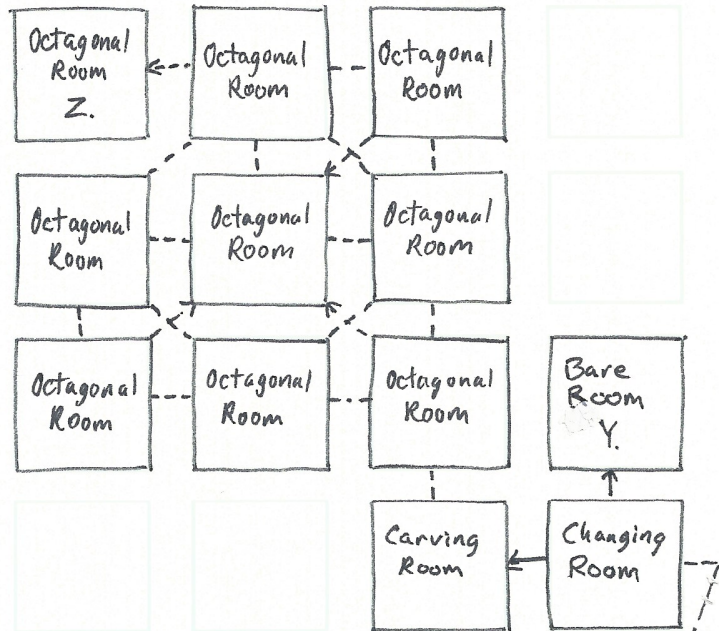

Beginning

Items:

- A. Bread
- B. Fish
- C. "Earth" Cube
- D. Ragweed

QuestBusters™ Mapping Sheet Spellbreaker

Items:

- W. White Scroll - Tinsot Spell
- X. Blue Carpet
- Y. Compass Rose
- Z. "Place" Cube

Magic Exit to Golden Box

QuestBusters™ Mapping Sheet: Spellbreaker

Items:

1. Fragment
2. Iron Key
3. "Dark" Cube
4. "Fire" Cube
5. Vellum Scroll
6. Sack / Flimsy Scroll
7. "Magic" Cube
8. "X" Cube