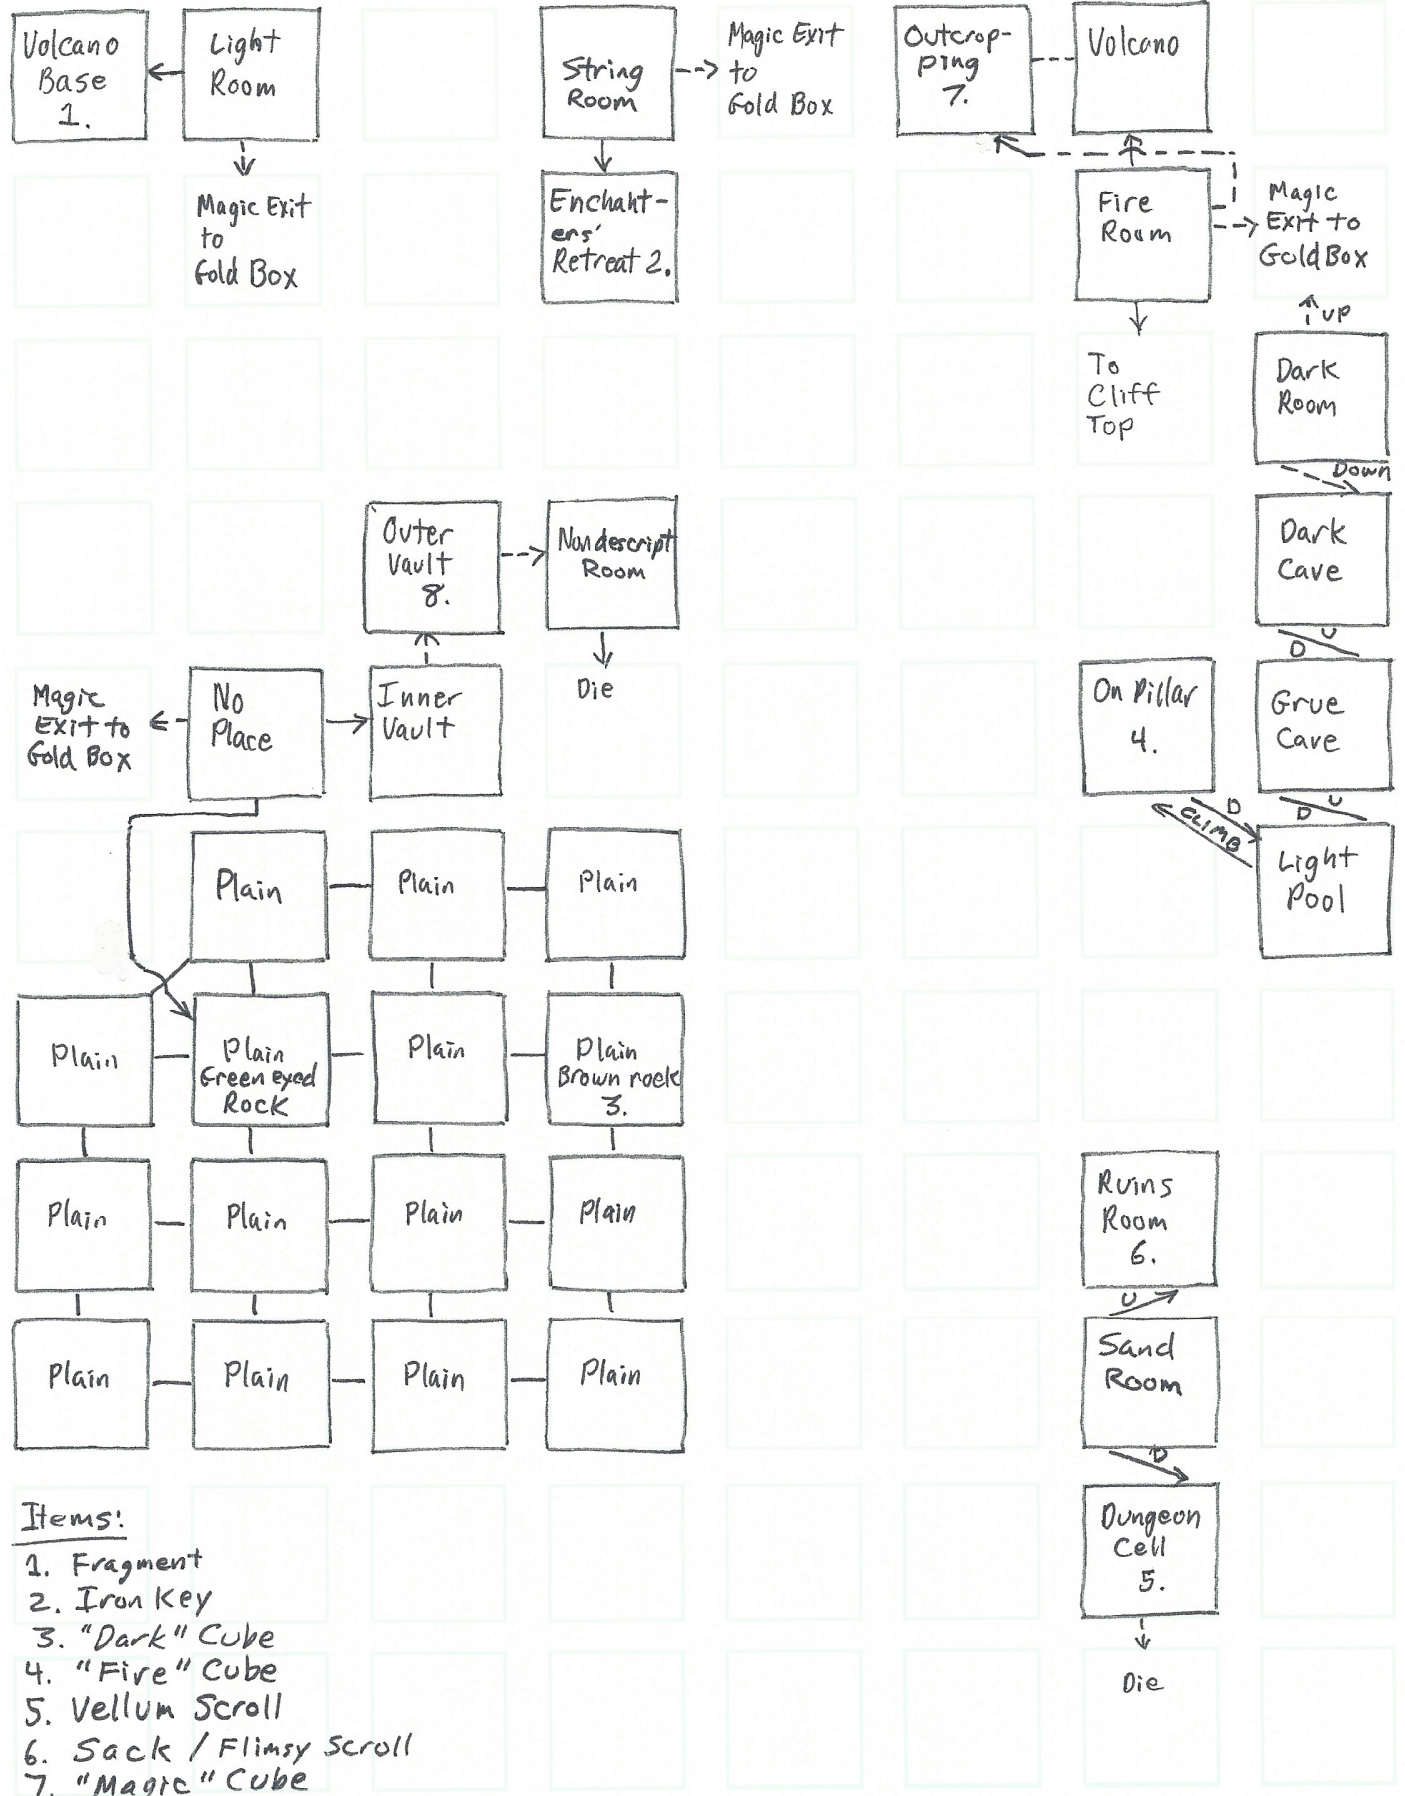

Beginning

Items:

- A. Bread
- B. Fish
- C. "Earth" Cube
- D. Ragweed

QuestBusters™ Mapping Sheet Spellbreaker

Items:

- W. White Scroll - Tinsot Spell
- X. Blue Carpet
- Y. Compass Rose
- Z. "Place" Cube

Magic Exit to Golden Box

QuestBusters™ Mapping Sheet: Spellbreaker

Items:

1. Fragment
2. Iron Key
3. "Dark" Cube
4. "Fire" Cube
5. Vellum Scroll
6. Sack / Flimsy Scroll
7. "Magic" Cube
8. "X" Cube