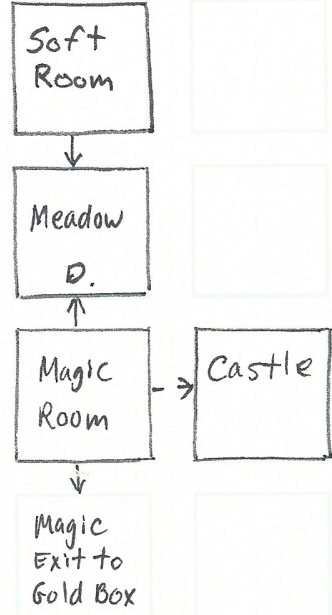

Beginning

Items:

- A. Bread
- B. Fish
- C. "Earth" Cube
- D. Ragweed

QuestBusters™ Mapping Sheet Spellbreaker

Items:

- W. White Scroll - Tinsot Spell
- X. Blue Carpet
- Y. Compass Rose
- Z. "Place" Cube

Magic Exit to Golden Box

QuestBusters™ Mapping Sheet: Spellbreaker

Items:

1. Fragment
2. Iron Key
3. "Dark" Cube
4. "Fire" Cube
5. Vellum Scroll
6. Sack / Flimsy Scroll
7. "Magic" Cube
8. "X" Cube