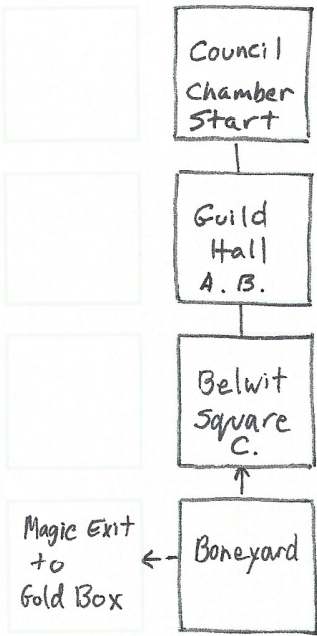

Beginning

Items:

- A. Bread
- B. Fish
- C. "Earth" Cube
- D. Ragweed

QuestBusters™ Mapping Sheet Spellbreaker

Items:

- W. White Scroll - Tinsot Spell
- X. Blue Carpet
- Y. Compass Rose
- Z. "Place" Cube

Magic Exit to Golden Box

QuestBusters™ Mapping Sheet: Spellbreaker

Items:

1. Fragment
2. Iron Key
3. "Dark" Cube
4. "Fire" Cube
5. Vellum Scroll
6. Sack / Flimsy Scroll
7. "Magic" Cube
8. "X" Cube